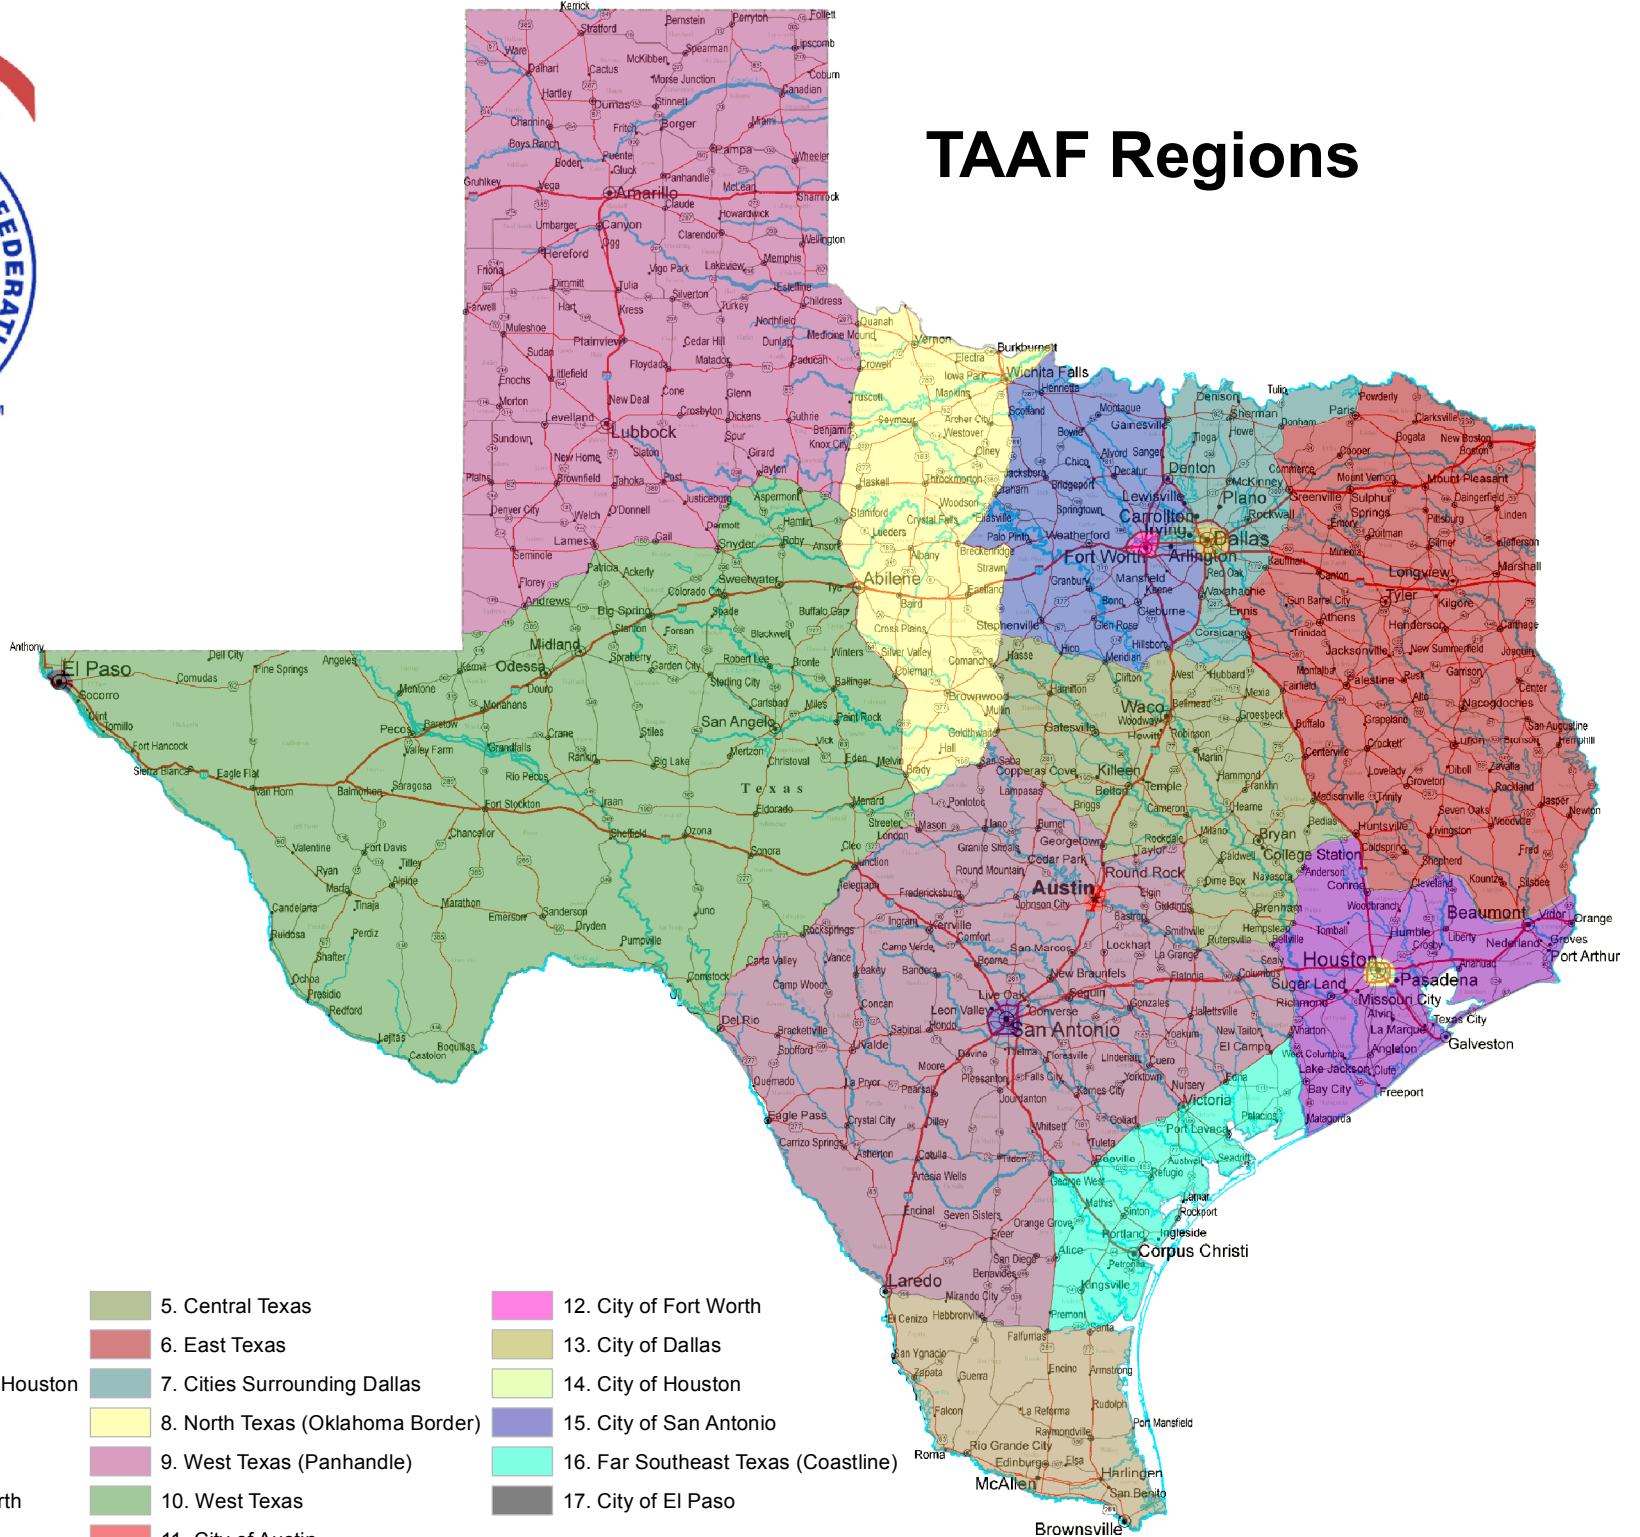

TAAF Regions

TAAF Regions

- 1. Coastal Cities Surrounding Houston
- 2. The Valley
- 3. South Central Texas
- 4. Cities Surrounding Fort Worth

- 5. Central Texas
- 6. East Texas
- 7. Cities Surrounding Dallas
- 8. North Texas (Oklahoma Border)
- 9. West Texas (Panhandle)
- 10. West Texas
- 11. City of Austin

- 12. City of Fort Worth
- 13. City of Dallas
- 14. City of Houston
- 15. City of San Antonio
- 16. Far Southeast Texas (Coastline)
- 17. City of El Paso