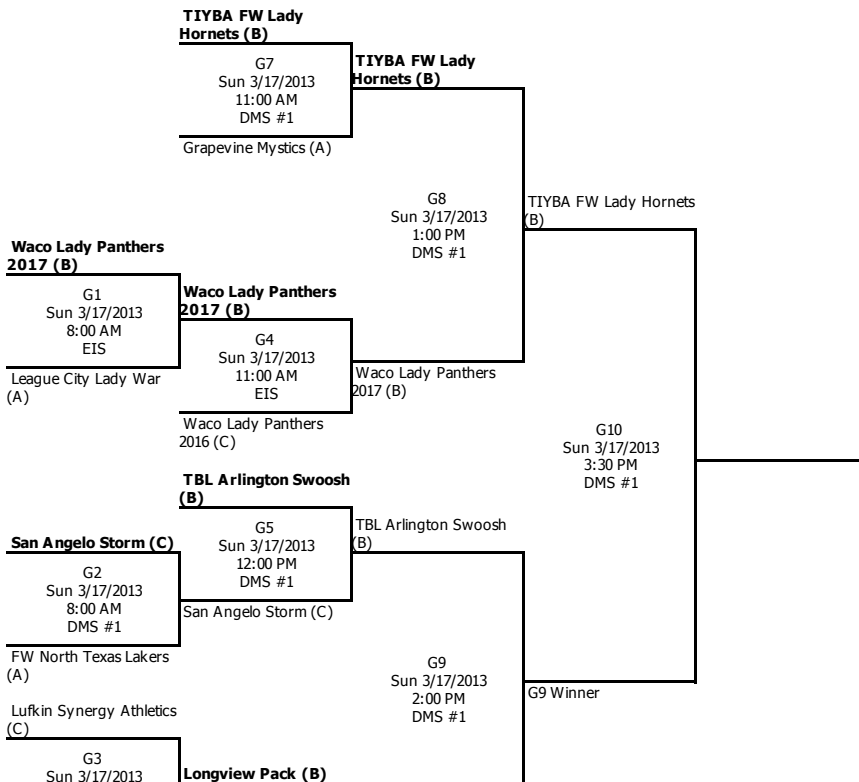

01389	Panthers 2016 (C)	(C)				
4:30 PM 01391	Waco Central Texas Lady Starzz (A)	47	FW North Texas Lakers (A)	10	EIS	➔

Playoff Schedule

Date	Time	Game	Home	Away	Location	
Playoff Round 1						
Sun 3/17	8:00 AM 01430	G2	San Angelo Storm (C)	42	FW North Texas Lakers (A)	10 DMS #1 ➔
	8:00 AM 01431	G3	Lufkin Synergy Athletics (C)	32	Longview Pack (B) 44	DMS #2 ➔
	8:00 AM 01429	G1	Waco Lady Panthers 2017 (B)	42	League City Lady War (A)	20 EIS ➔
Playoff Round 2						
Sun 3/17	11:00 AM 01435	G7	TIYBA FW Lady Hornets (B)	44	Grapevine Mystics (A)	22 DMS #1 ➔
	11:00 AM 01432	G4	Waco Lady Panthers 2016 (C)	31	Waco Lady Panthers 2017 (B)	35 EIS ➔
	12:00 PM 01433	G5	TBL Arlington Swoosh (B)	62	San Angelo Storm (C)	23 DMS #1 ➔
	12:00 PM 01434	G6	Waco Central Texas Lady Starzz (A)	24	Longview Pack (B) 35	EIS ➔
Playoff Round 3						
Sun 3/17	1:00 PM 01436	G8	Waco Lady Panthers 2017 (B)	28	TIYBA FW Lady Hornets (B)	43 DMS #1 ➔
	2:00 PM 01437	G9	TBL Arlington Swoosh (B)		Longview Pack (B)	DMS #1 ➔
Playoff Round 4 - Championship Round						
Sun 3/17	3:30 PM 01438	G10	TIYBA FW Lady Hornets (B)		G9 Winner	DMS #1 ➔

Playoff Brackets