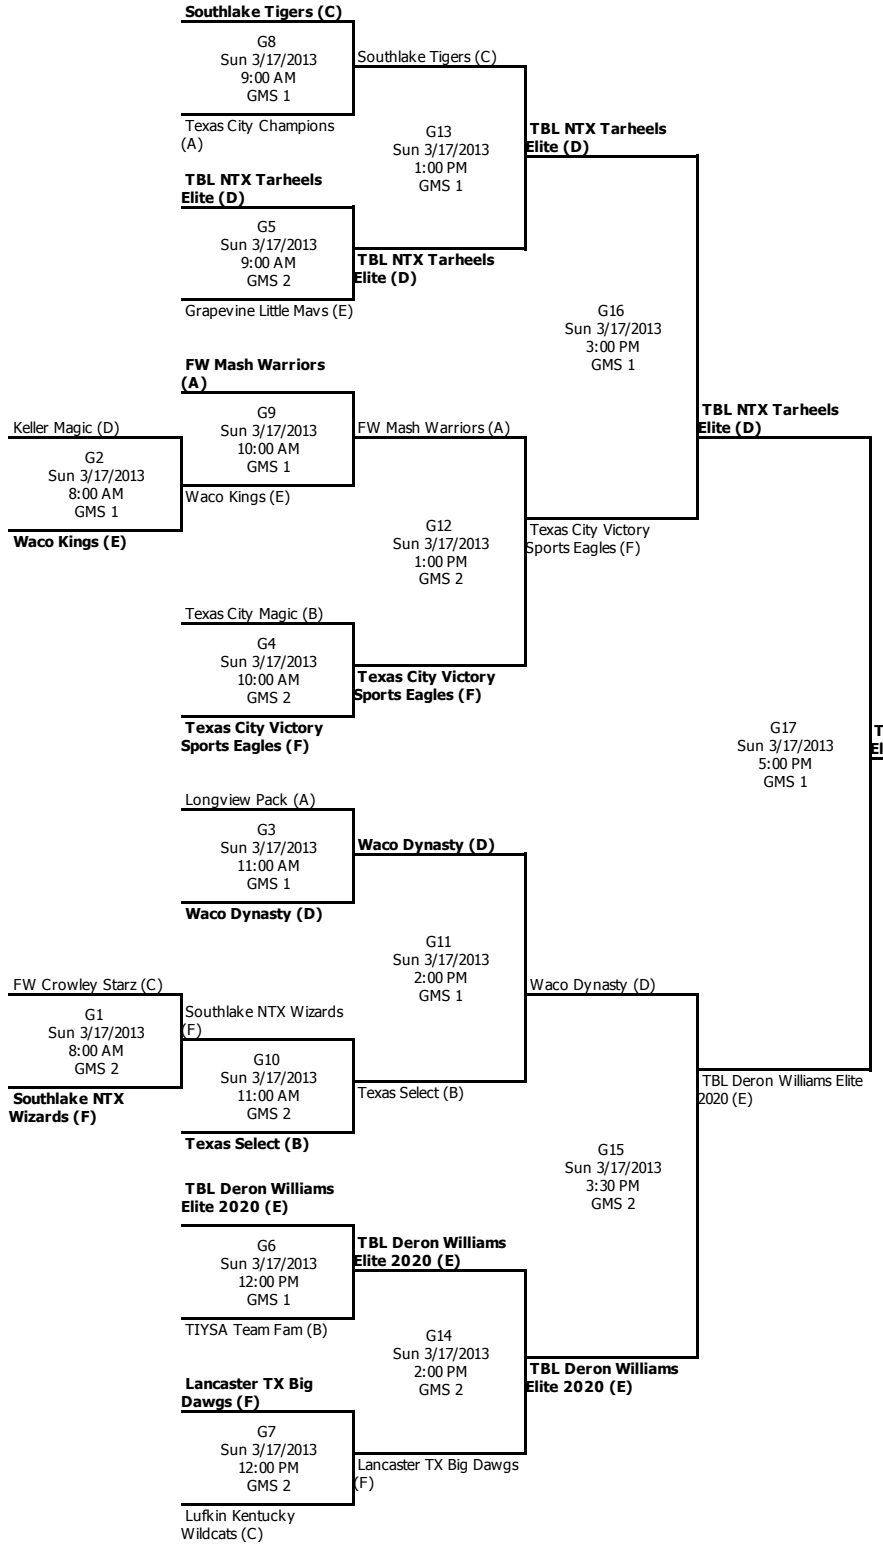

Playoff Round 4								
Sun 3/17	3:00 PM	G16	Texas City Victory Sports Eagles (F)	28	TBL NTX Tarheels Elite (D)	61	GMS 1	➕
	3:30 PM	G15	Waco Dynasty (D)	23	TBL Deron Williams Elite 2020 (E)	43	GMS 2	➕
Playoff Round 5 - Championship Round								
Sun 3/17	5:00 PM	G17	TBL Deron Williams Elite 2020 (E)	44	TBL NTX Tarheels Elite (D)	46	GMS 1	➕

Playoff Brackets