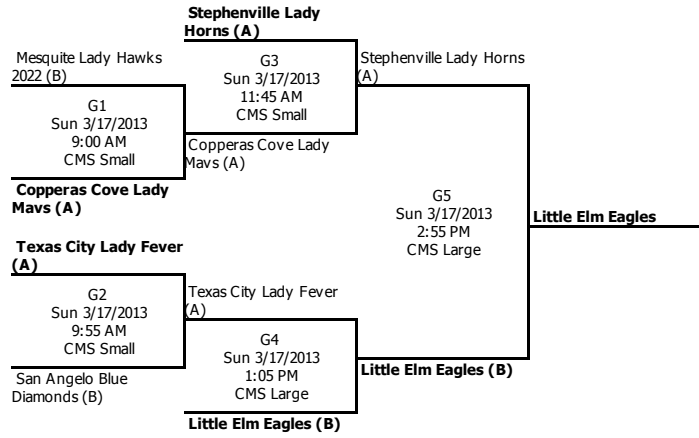

Playoff Brackets

Locations

Location Schedule	Location Name	Field	Address
CMS Large	Colleyville Middle School	Large Gym	1100 Bogart Colleyville, TX 76034
CMS Small	Colleyville Middle School	Small Gym	1100 Bogart Colleyville, TX 76034