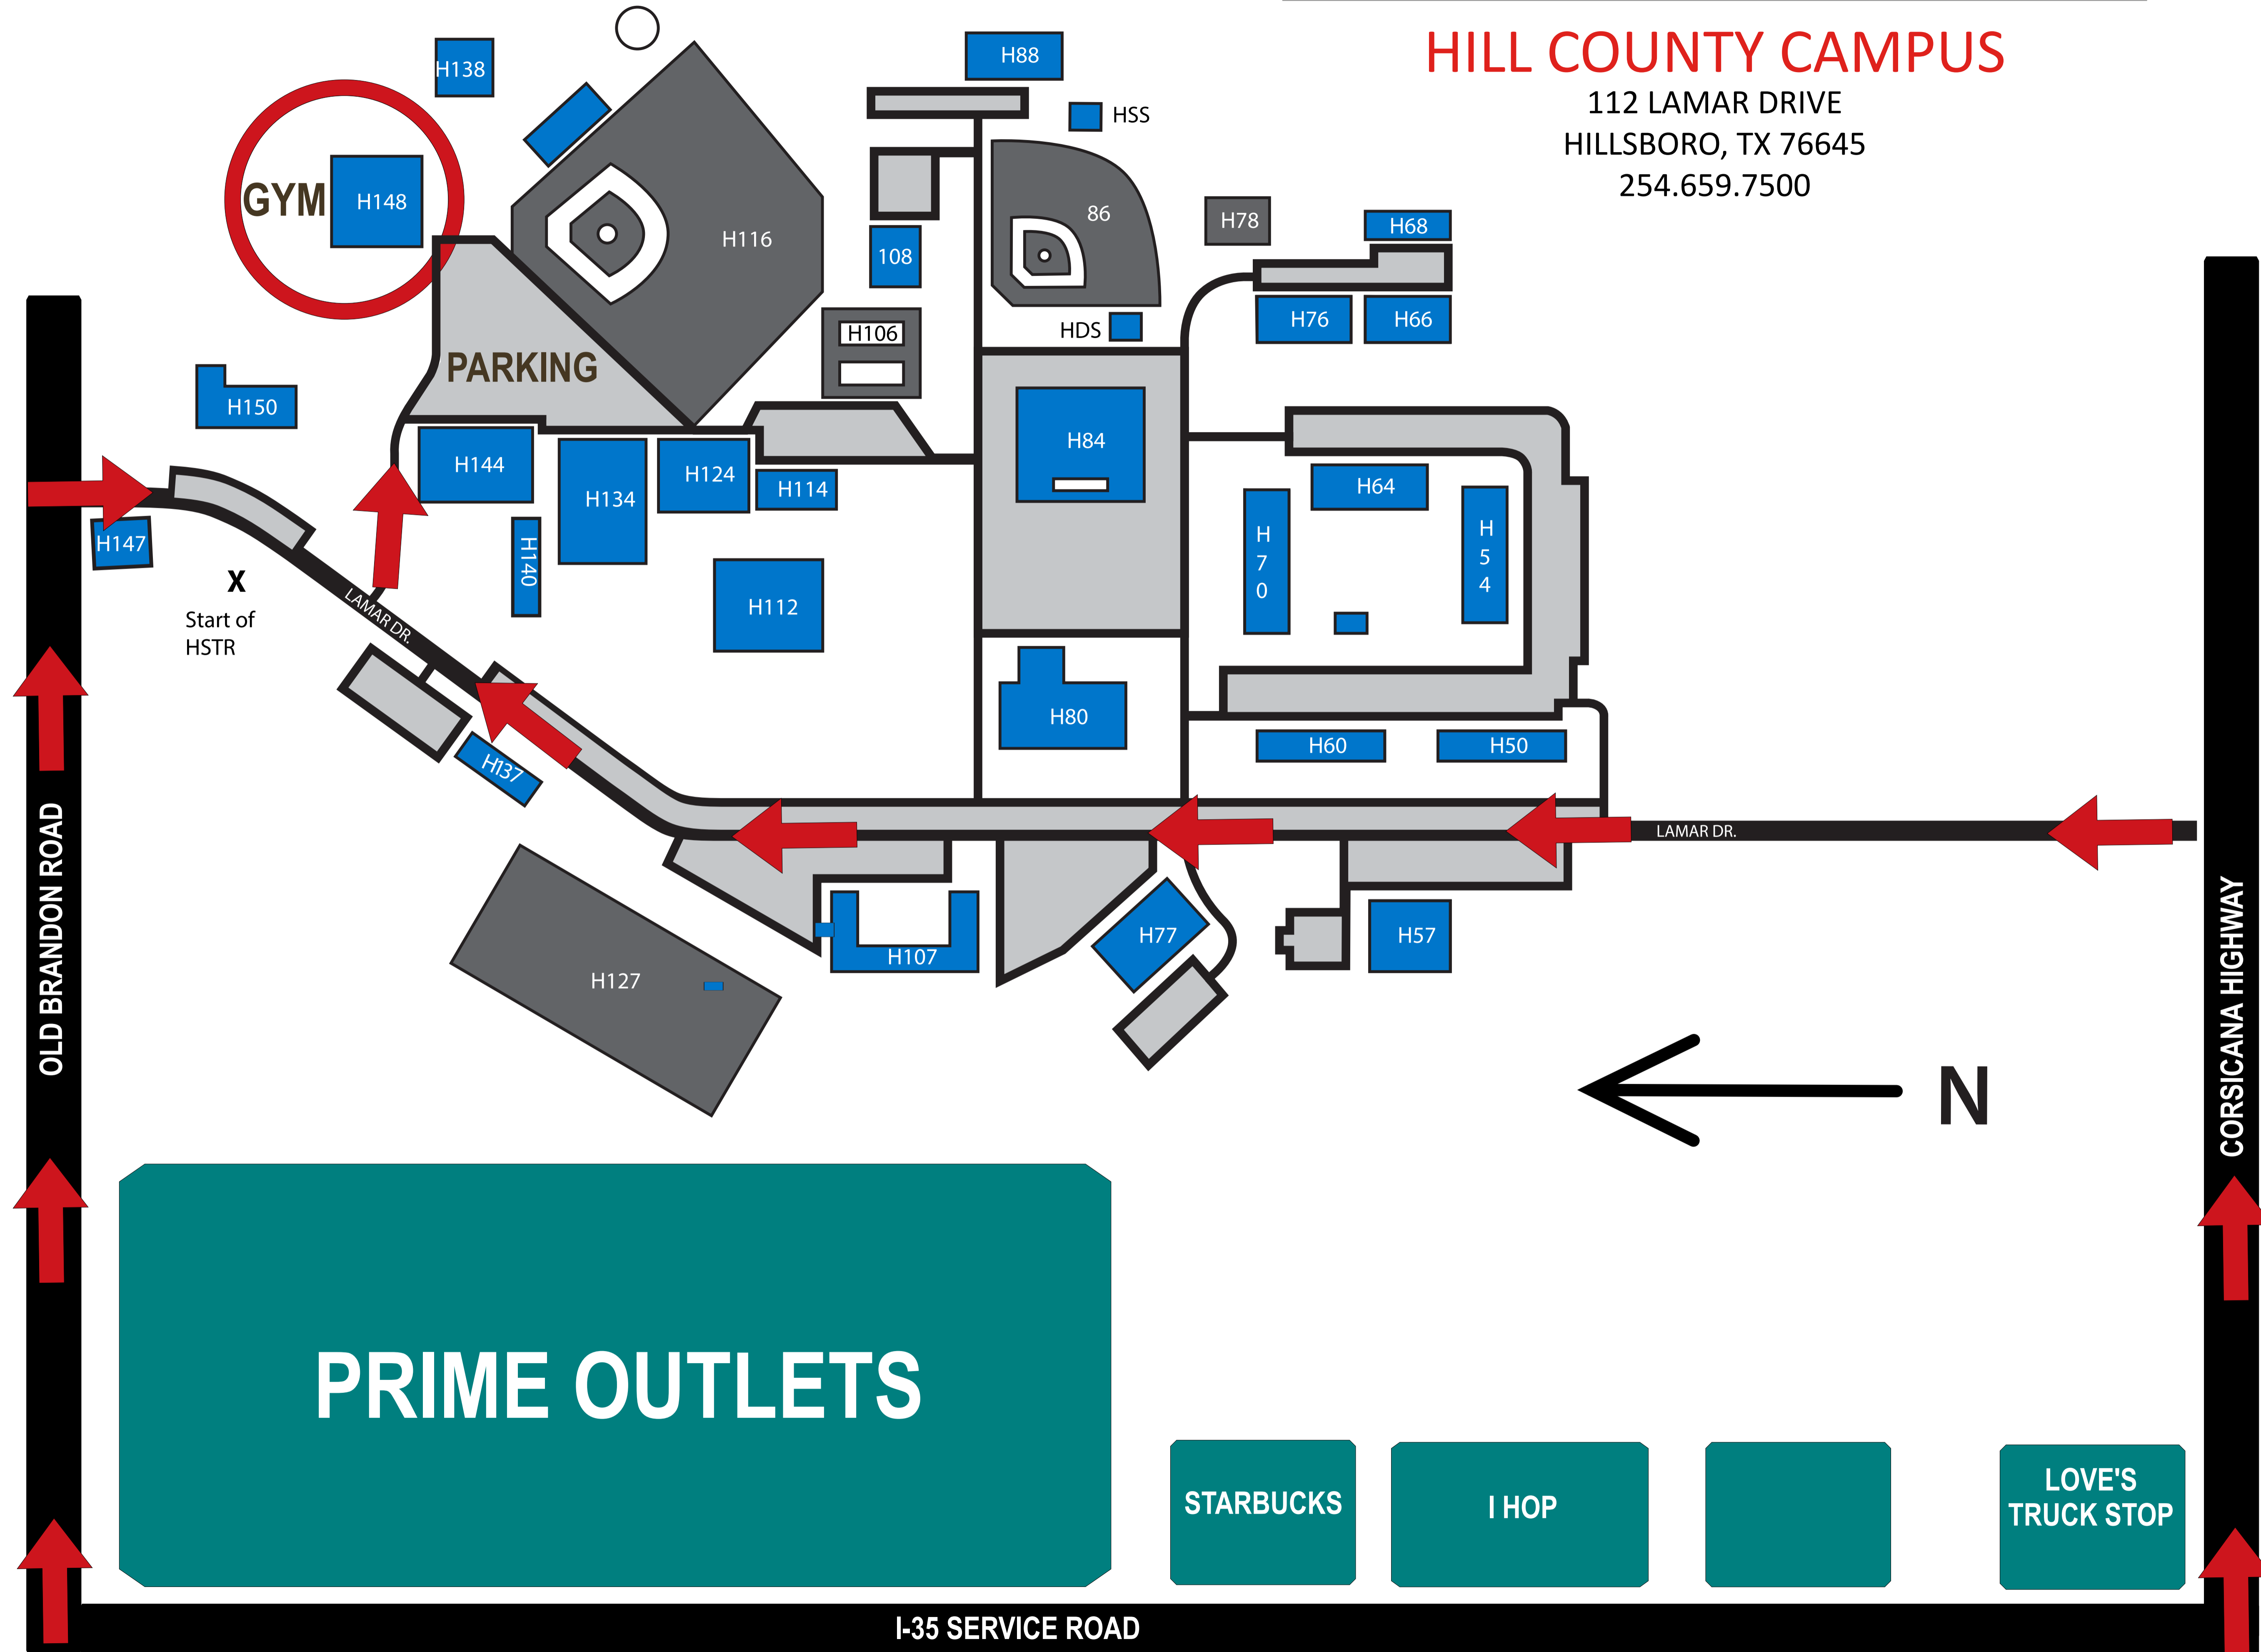

## HILL COUNTY CAMPUS

112 LAMAR DRIVE  
HILLSBORO, TX 76645  
254.659.7500

**PRIME OUTLETS**

STARBUCKS

I HOP

LOVE'S TRUCK STOP

I-35 SERVICE ROAD

I-35 TAKE EXIT 368B COMING FROM THE NORTH

I-35 TAKE EXIT 368 TOWARD SH-22, SH-171 COMING FROM THE SOUTH